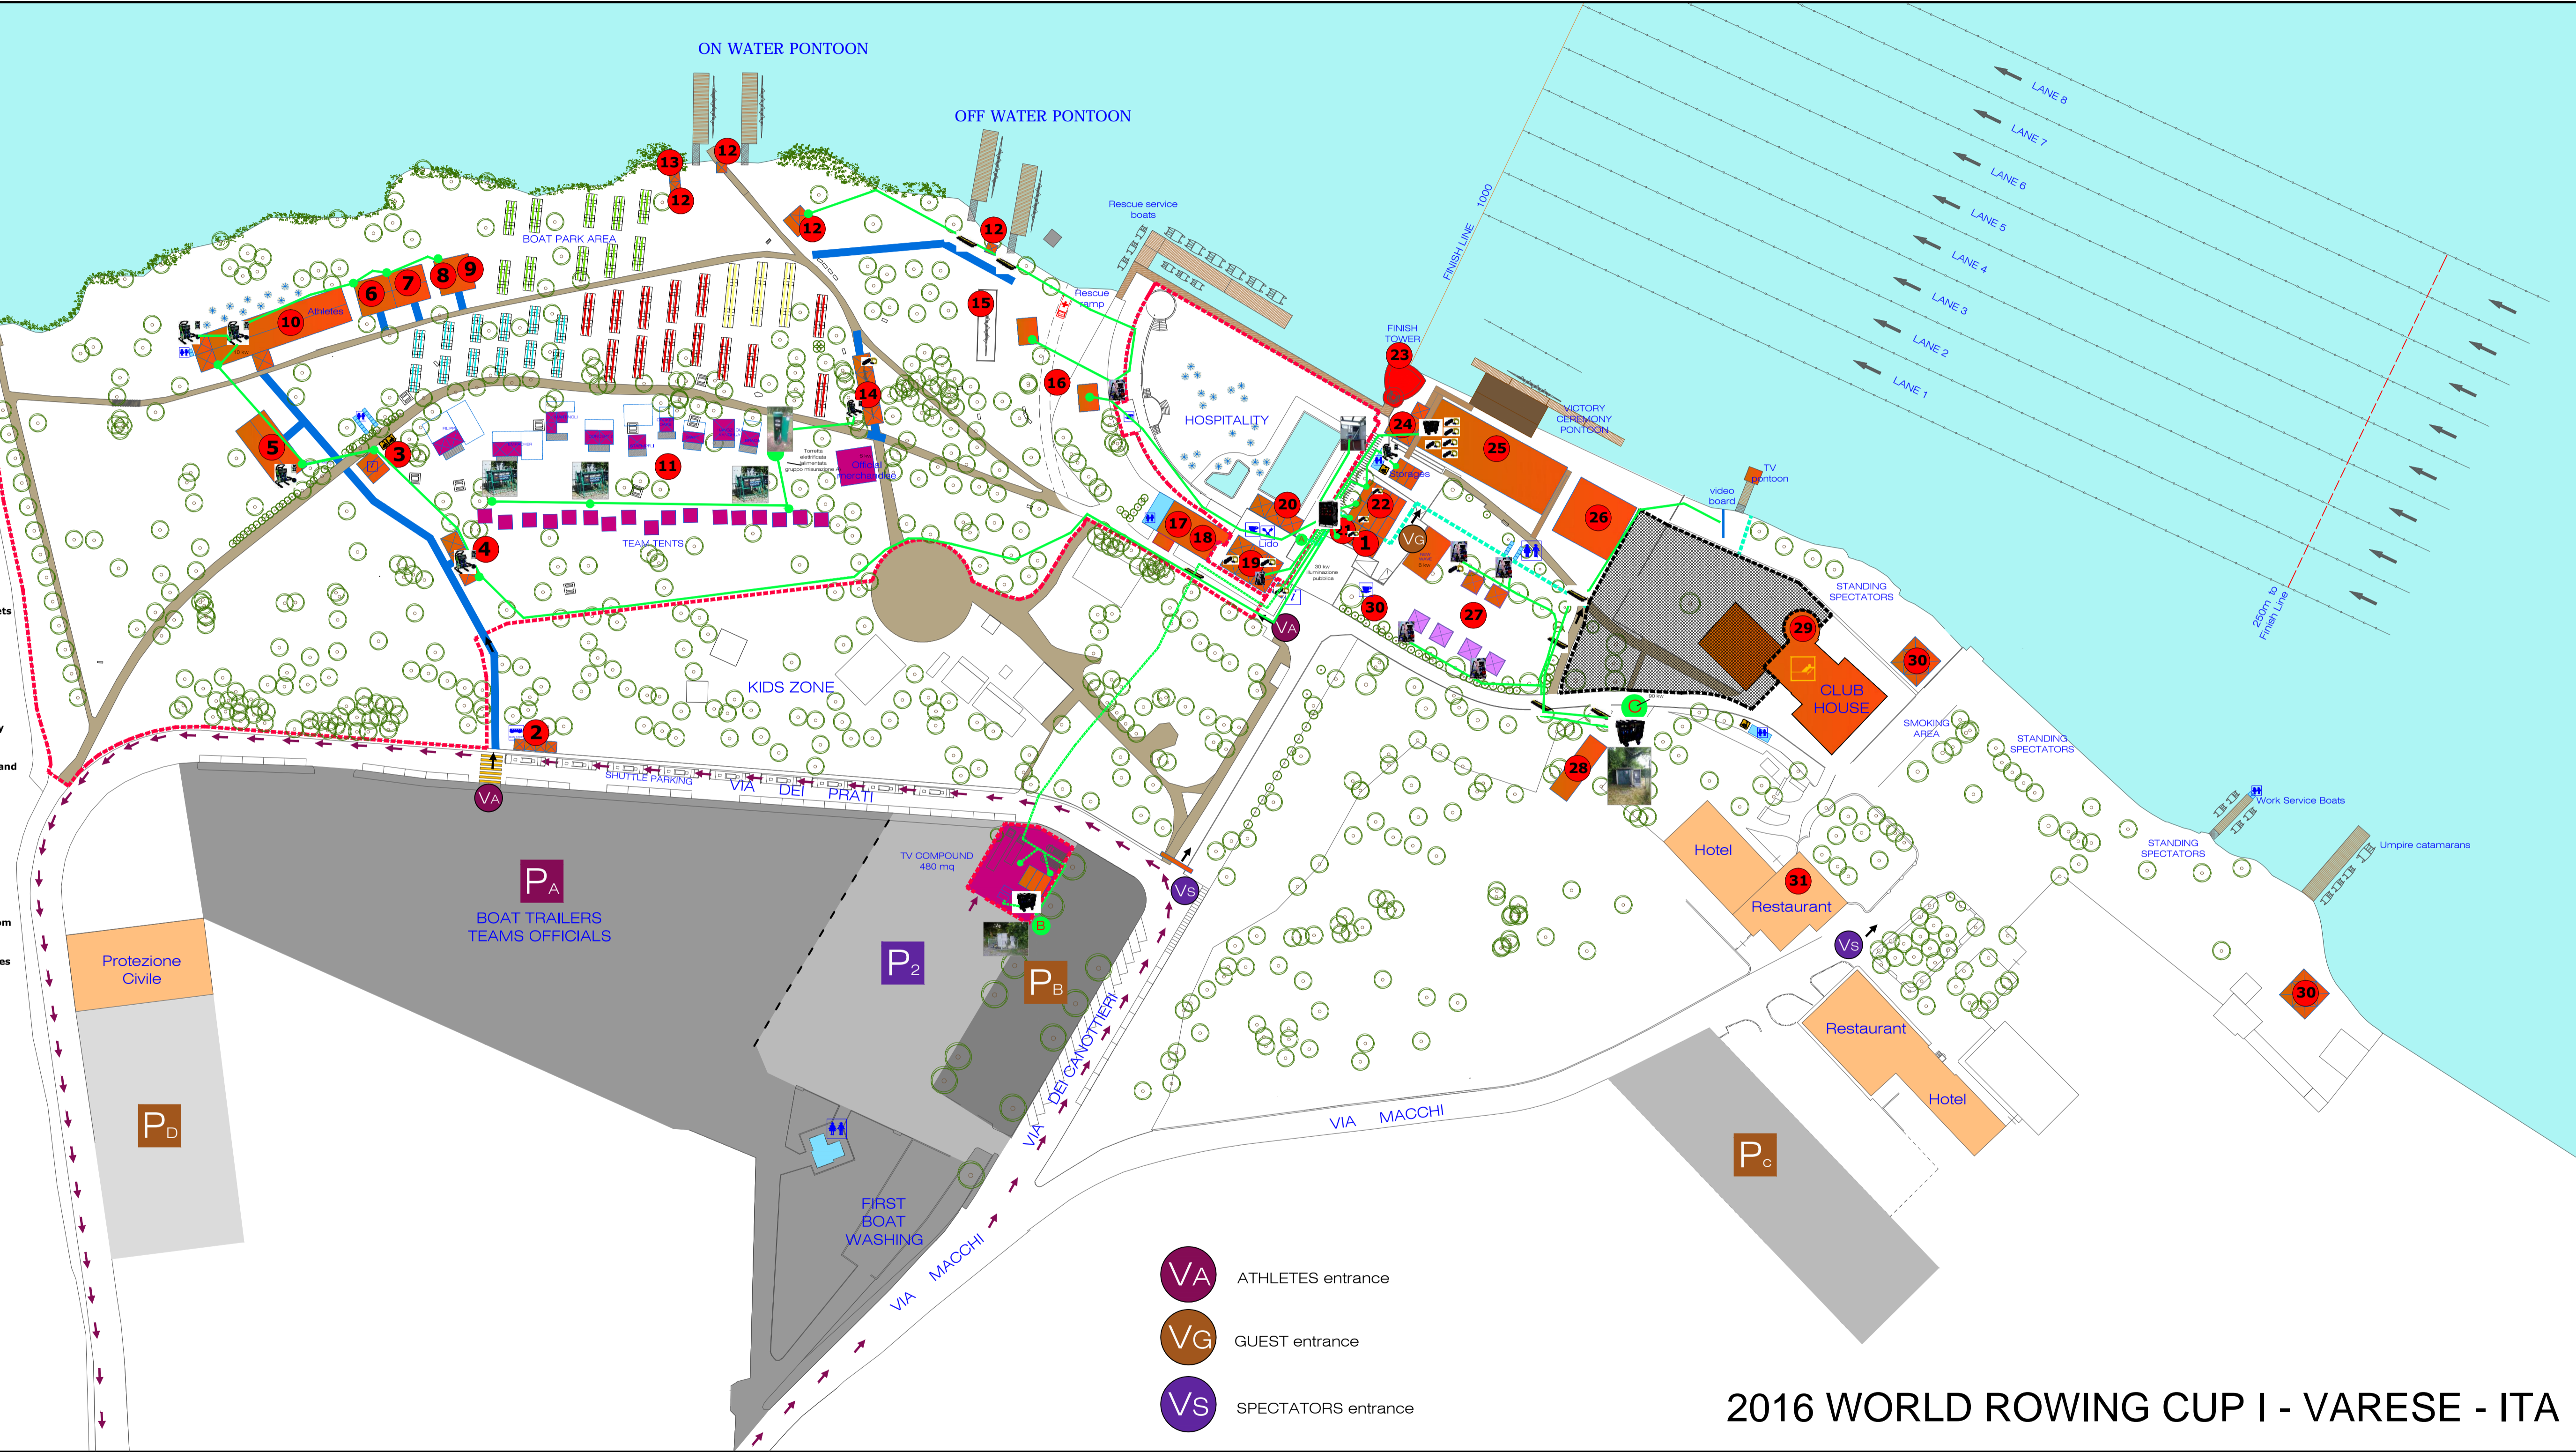

LAKE VARESE

ON WATER PONTOON

OFF WATER PONTOON

- LEGEND:**
- 1 Athletes Accreditation & Registration - Accreditation Centre
 - 2 Team Bus Stop
 - 3 Team Manager Information Centre Copy Service
 - 4 Bag Drop
 - 5 Warm Up Ergometers
 - 6 Athletes Rest Area
 - 7 Athletes Weighing
 - 8 Doping Control
 - 9 Massage Area
 - 10 Athletes Restaurant
 - 11 Service Providers
 - 12 Control Commission
 - 13 Shoes Storage
 - 14 Boat Weighing
 - 15 Boat Washing
 - 16 Medical Centre
 - Toilets
 - Restaurant
 - Bar
 - 17 Showers ↓
 - 18 Showers ↑
 - 19 FISA Office
 - 20 VIP Restaurant
 - 21 Grandstand Tickets
 - 22 Media Centre
 - 23 Finish Tower
 - 24 Victory Ceremony
 - 25 Covered Grandstand
 - 26 Grandstand
 - 27 Rowing Village
 - 28 Volunteers Tent
 - 29 Jury Meeting Room
 - 30 Spectator Facilities
 - 31 Team Managers Meeting Room
 - 32
 - Info
 - Bus Stop
- Linea elettrica a noleggio
- Linea elettrica dedicata generatore

- VA ATHLETES entrance
- VG GUEST entrance
- VS SPECTATORS entrance

2016 WORLD ROWING CUP I - VARESE - ITA